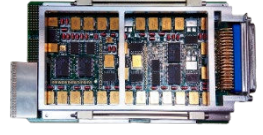

PSU-1431

LEO Power supply

PDU-1441

LEO Power Distribution

Broadband satellite communications

Broadband satellite comms terminals in mobility

Comms OTM Land, Railway & Aero
Satcom Engineering – X, Ku & Ka bands