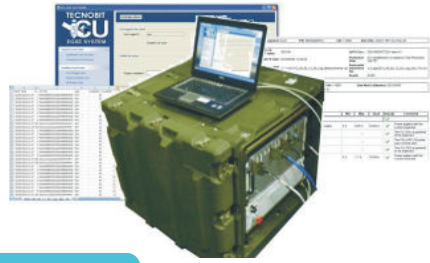

Space Electronics

Complex electronic systems customized design

- Electronic Design - FW, HW & SW
- Mechanical Design
- Optical Design
- Ground Satellite Testing Solutions

Space Building blocks

- **Heritage and flexibility** according to application

GEO Power supply

LEO Power supply

LEO Power Distribution

Broadband satellite communications

Broadband satellite comms terminals in mobility

Comms OTM Land, Railway & Aero
Satcom Engineering – X, Ku & Ka bands

Manpack Ku-band LEO satellite constellations